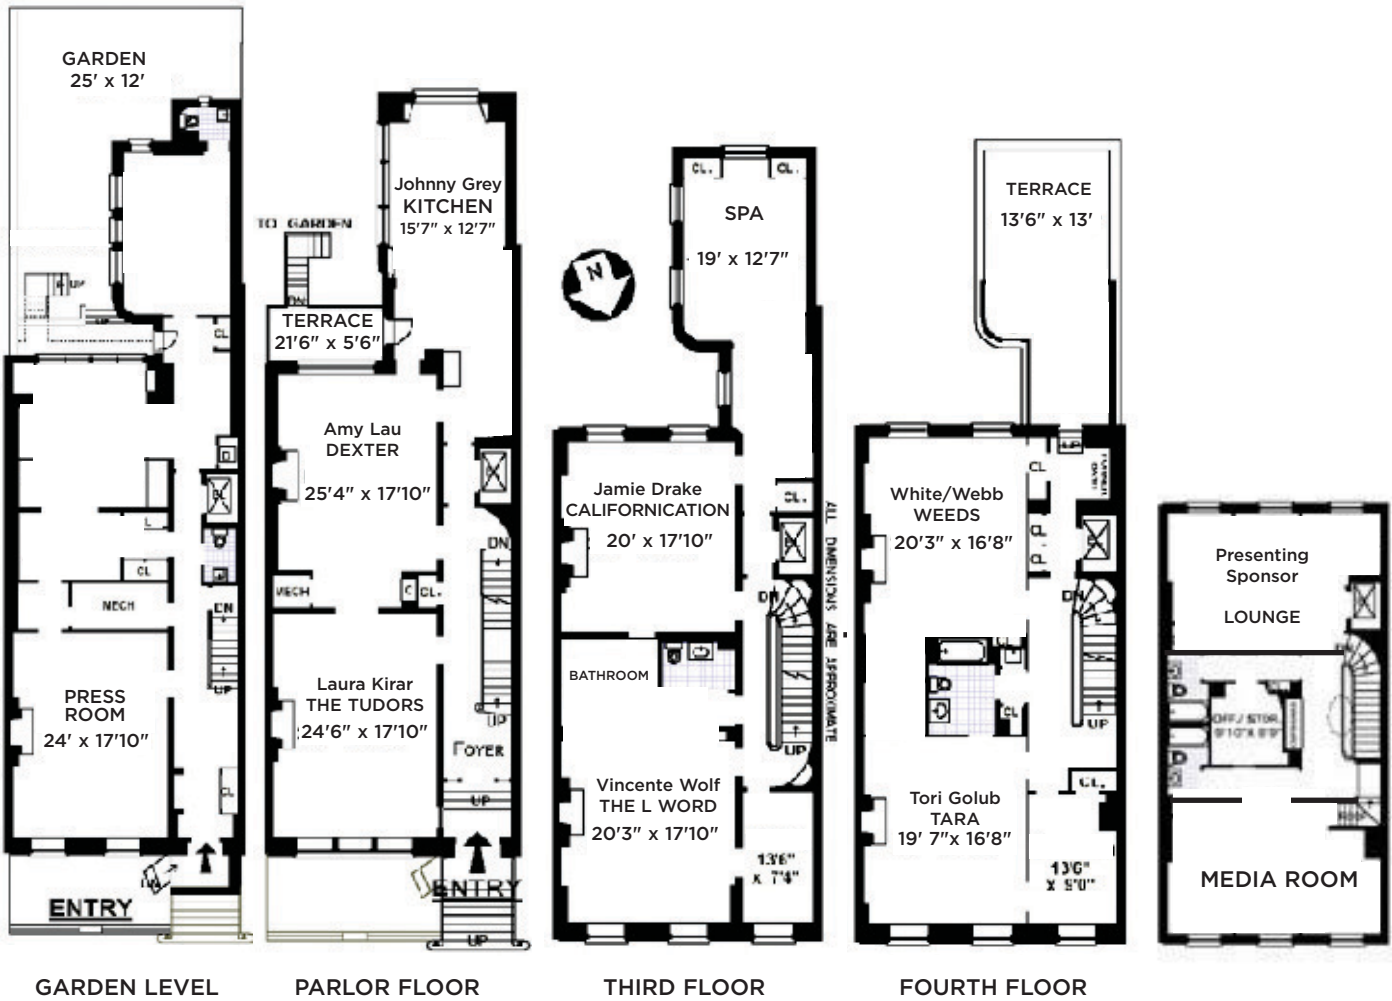

Visit
www.methome.com/showtime
for more information

PREMIER SPONSOR: **TIME WARNER CABLE**
THE POWER OF YOU[™]

PREFERRED PARTNERS:

ABOUT THE HOUSE

The grand portal and stained glass vestibule of Metropolitan Home's *Showtime House* will welcome thousands of visitors this fall to 23 Gramercy Park South.

Original architectural details such as pristine hardwood floors, marble mantelpieces, mahogany doors and cornice moldings will ground these inspired spaces, juxtaposing the elegance of antiquity with dynamic, modern flare. A breathtaking eight-foot-wide, oval-shaped, glass dome rests above the original grand staircase, bathing the house with natural sunlight.

Metropolitan Home

THE FLOOR PLANS

FEATURES

- 2 Full Bathrooms
- 1 Spa Bathroom
- 6 Grand Rooms
- 1 State-of-the-art Kitchen
- 1 Private Garden
- 1 Media Room
- 1 Lounge